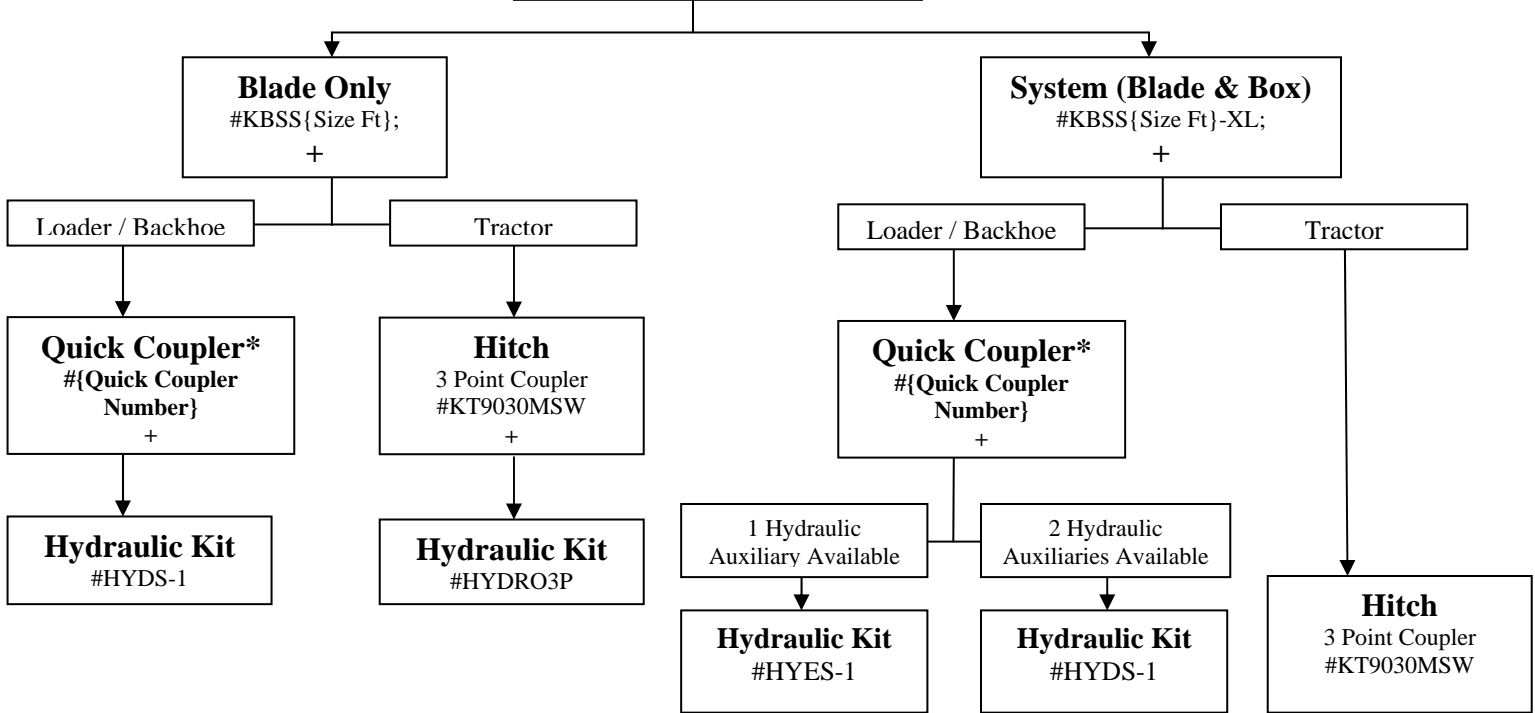

## SnowStorm Series System Builder Platform Wheel Loaders / Backhoe Loaders / Tractors

**Quick Attach?**  
Quick attach is required for wheel loader or backhoe attachment

**Hydraulic Auxiliaries?**  
Wheel loaders or backhoes need at least one auxiliary.

\*Available Quick Couplers include:

JRB® 416	#JRB416
JRB® 418	#JRB416
CAT®IT28	#CATIT28F-K
CAT®IT38	#CATIT38F-K
John Deere®WORKSITEPRO	#JDWKSP
ACS®	CALL
Volvo®	CALL
OTHERS AVAILABLE. PLEASE INQUIRE.	

**Example #1:** 12' System for wheel loader with JRB 416 Coupler, and only one auxiliary set supplied by the machine: KBSS12-XL;JRB-416;HYES-1

**Example #2:** 14' System for tractor: KBSS14-XL;KT9030MSW